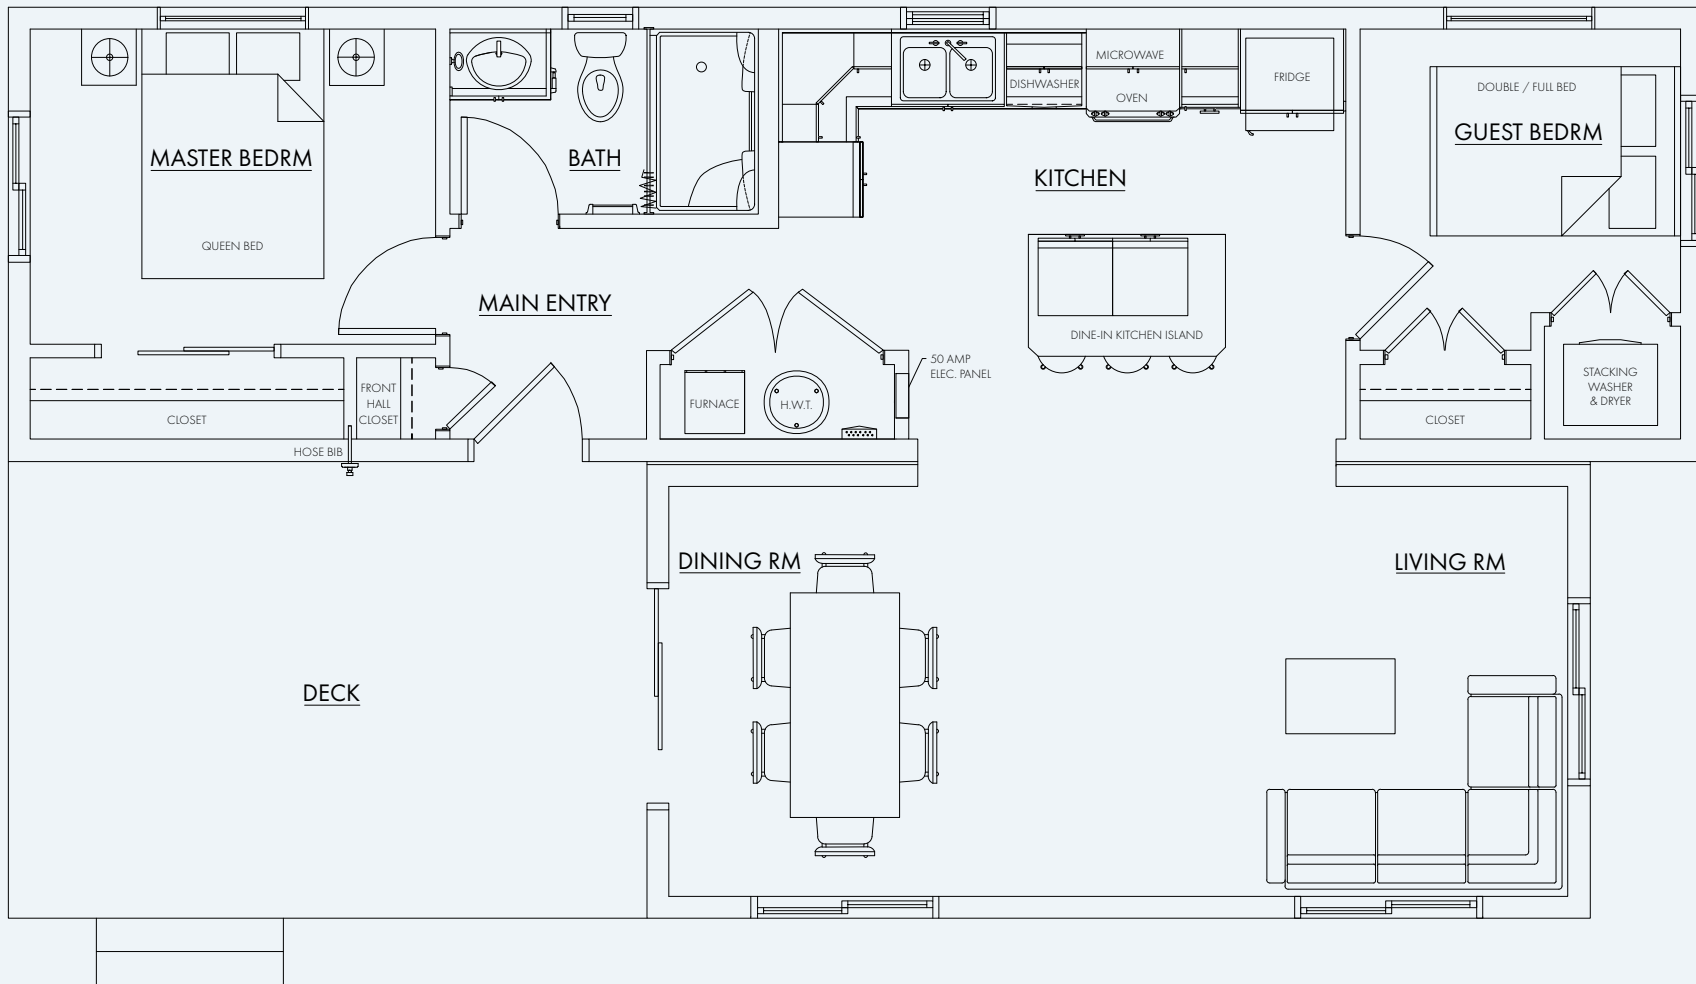

THE **LYAL**
MADE BY: **northplex** ltd