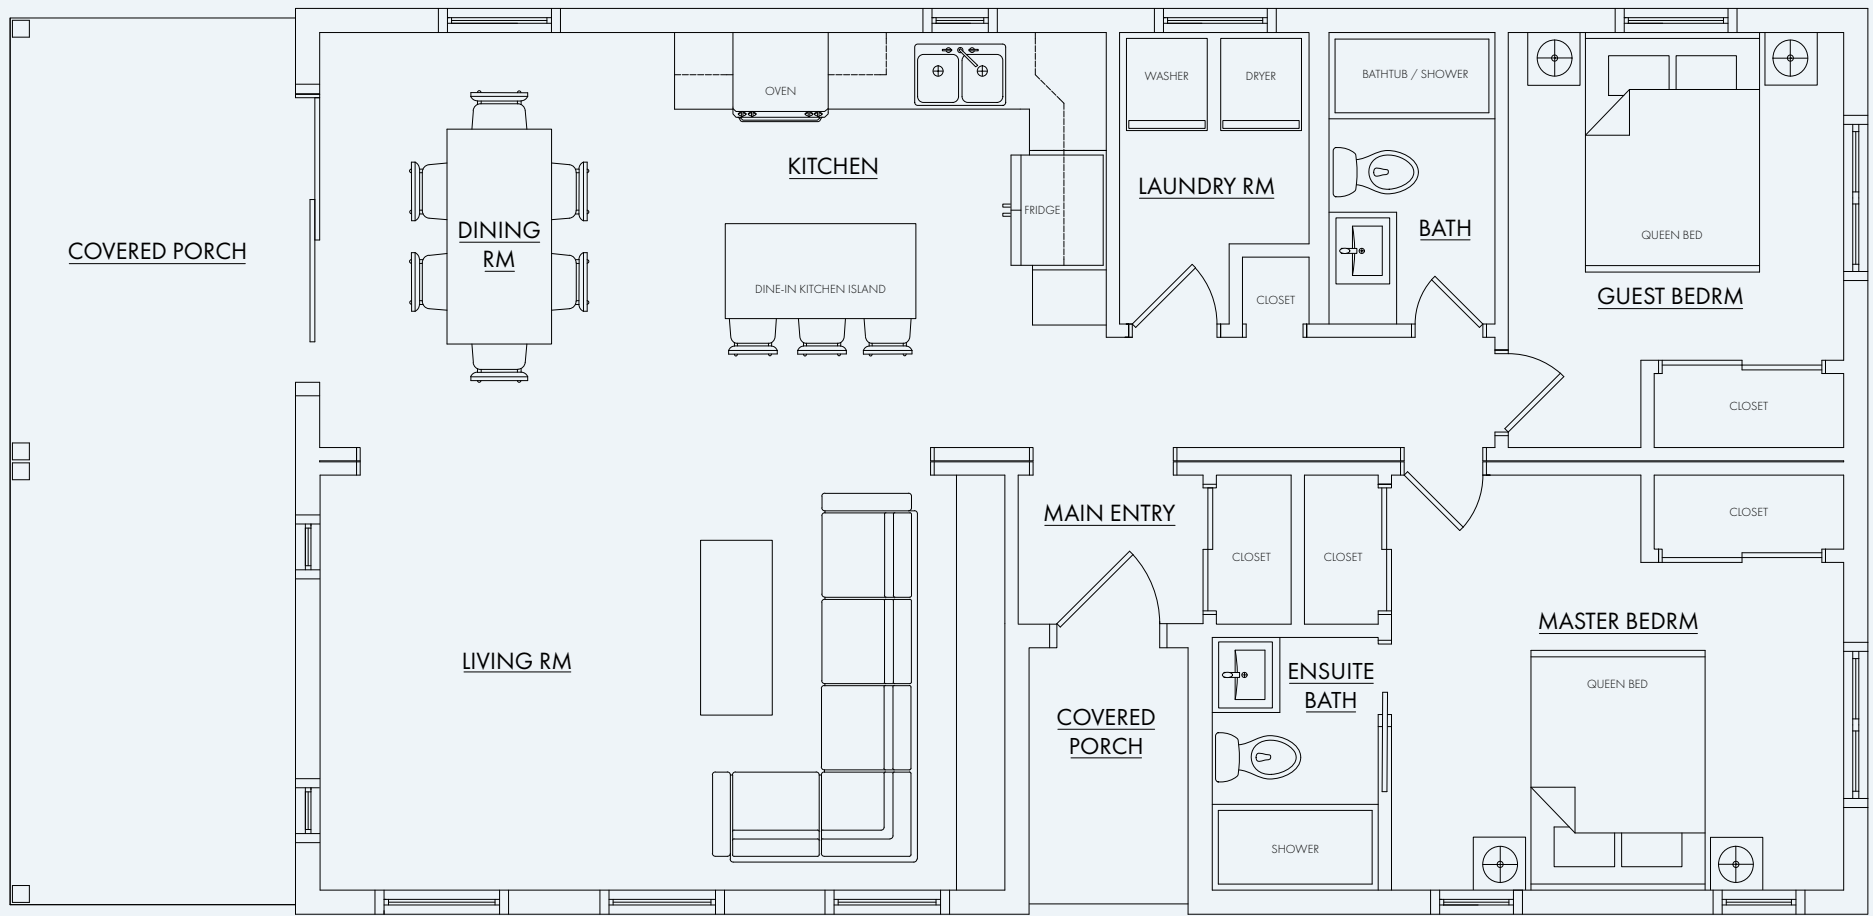

FIXTURES

Kitchen Faucet - Delta

Bathroom Faucet - Delta

Tub Faucet / Showerhead - Delta

Showerhead - Delta

Toilet - Kohler Wellworth

Exterior Light - Eglo

Tub/Shower

Shower

Bathroom Fixtures - Delta Trinsic

Interior Door Handlesv

Kitchen Dining Room Light

Kitchen Sink - Lavanti

Vanity Sink - Kohler Ladena

Interior Doors

Bedroom Light - Canarm

THE TURNBERRY

MADE BY:

BELL-CAMP
MODULAR

Prices and specifications are subject to change without notice. E. & O. E. Window size and location may vary. Actual usable floor space may vary from the stated living area. All stated dimensions are approximate. Actual furniture & fixtures may vary. The location of hydro transformers, utility boxes, streetlights and other infrastructure components have not yet been determined. The components could be situated adjacent to the front yards of any of the lots. ALL RENDERINGS / PICTURES SHOWN ARE FOR ILLUSTRATION PURPOSES ONLY

THE TURNBERRY

MADE BY:

BELL-CAMP
MODULAR

PHASE 1B SITE PLAN

-  TURNBERRY UNITS
-  SOLD LOTS
-  SHOW MODEL

**PHASE 1A
SOLD OUT**

Prices and specifications are subject to change without notice. E. & O. E. Window size and location may vary. Actual usable floor space may vary from the stated living area. All stated dimensions are approximate. Actual furniture & fixtures may vary. The location of hydro transformers, utility boxes, streetlights and other infrastructure components have not yet been determined. The components could be situated adjacent to the front yards of any of the lots. ALL RENDERINGS / PICTURES SHOWN ARE FOR ILLUSTRATION PURPOSES ONLY