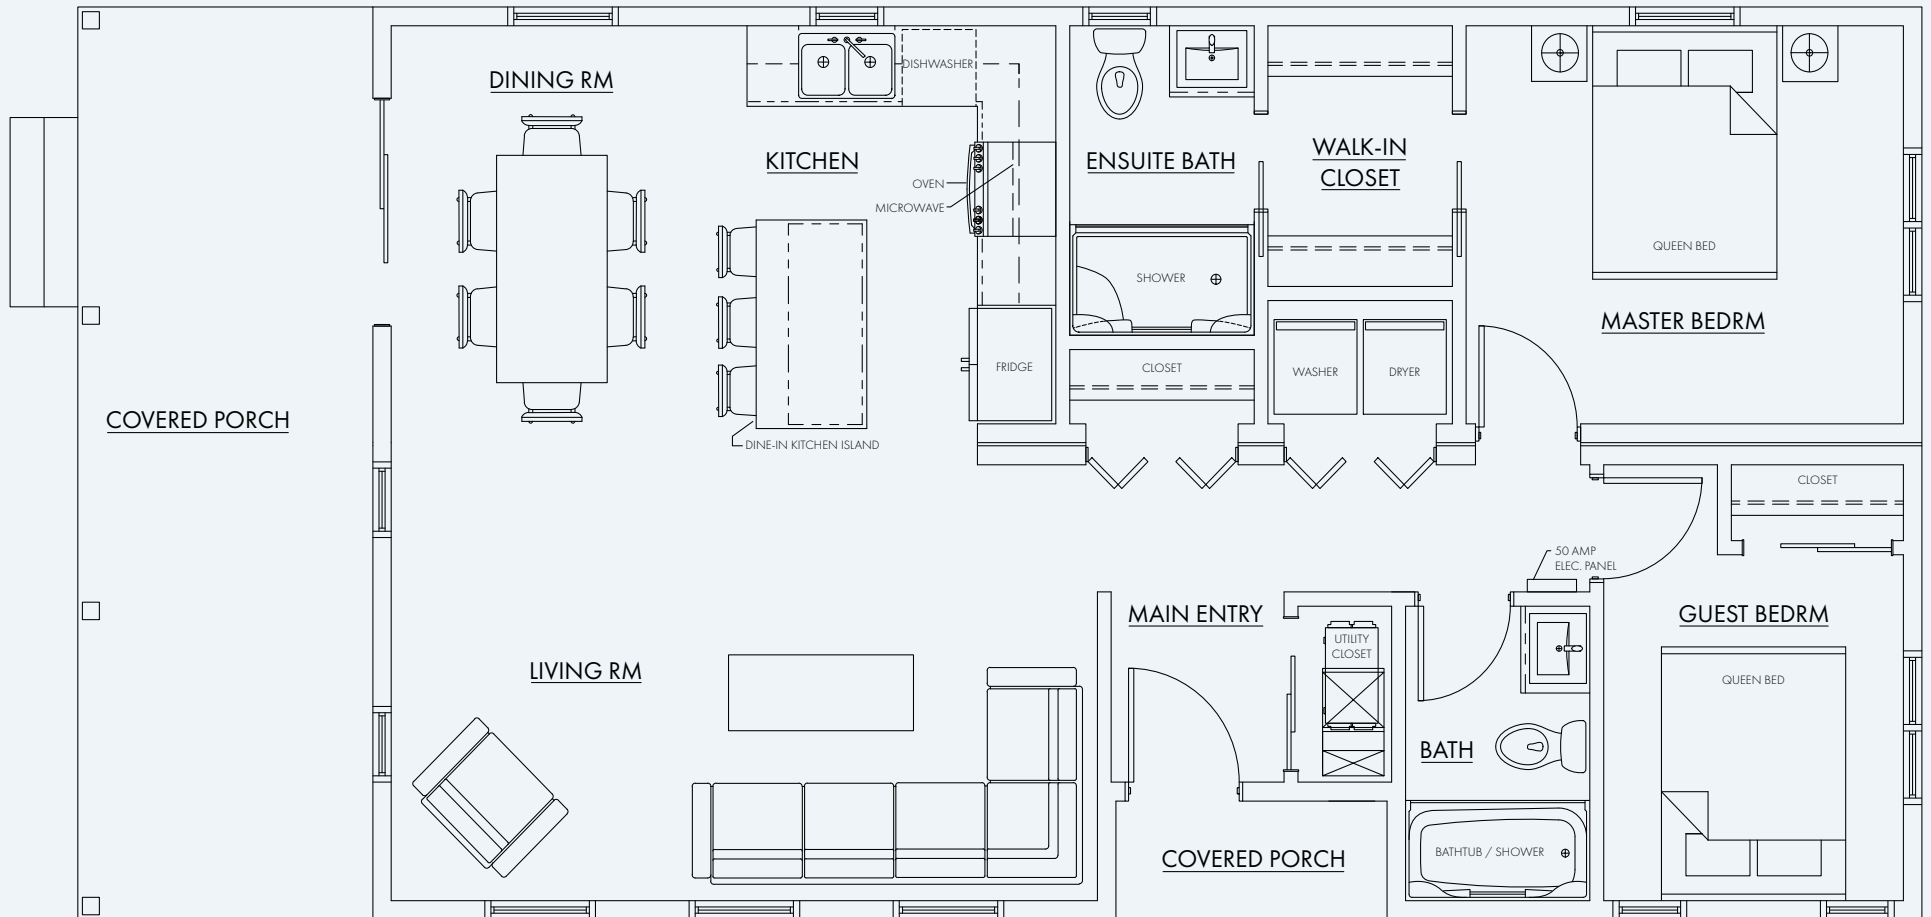

ASHFIELD

MADE BY: